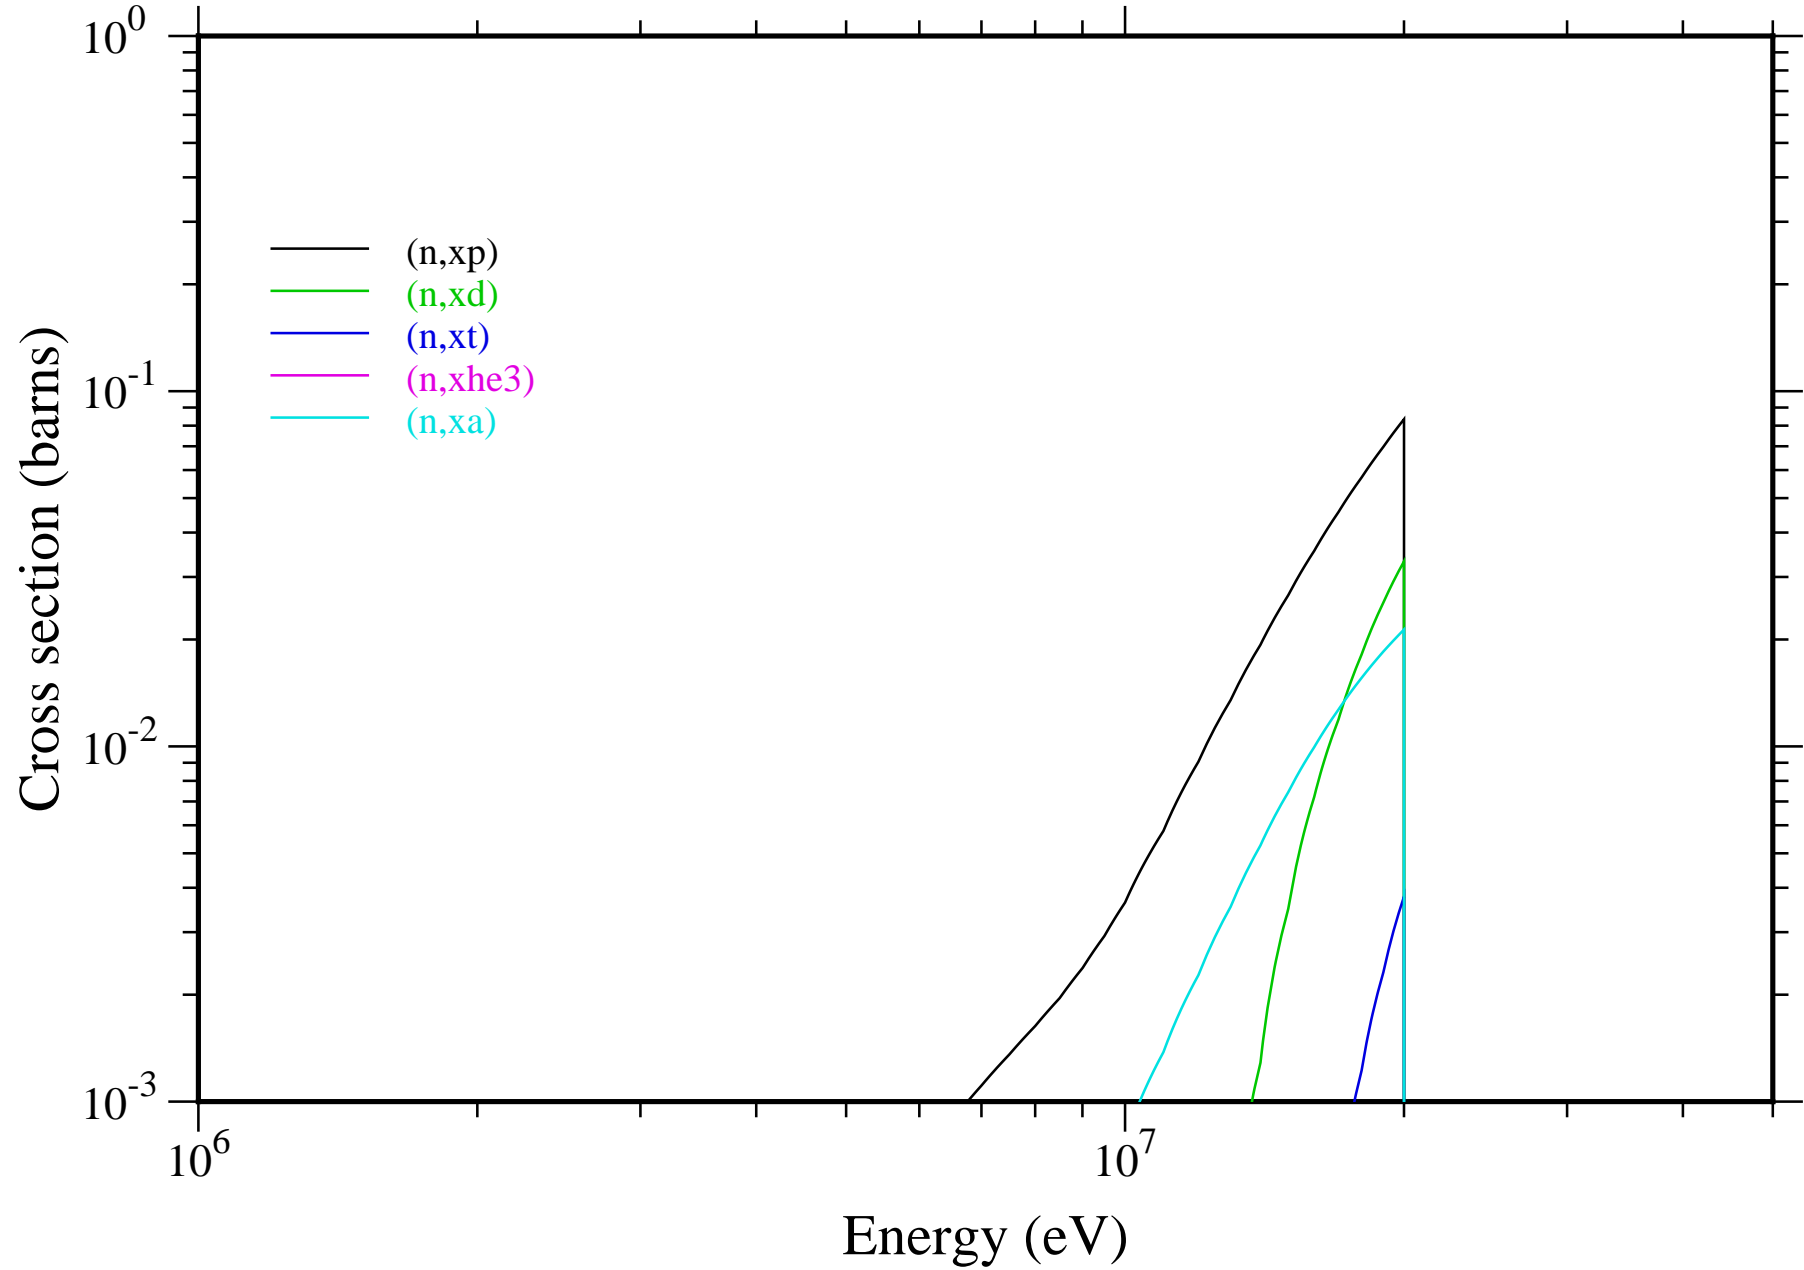

Defect Production Damage Energy Cd - JENDL-4.0

Gaz Production Cd - JENDL-4.0

Prompt Kerma Cd - JENDL-4.0.0

Natural Cd Total Cross-section - JENDL-4.0