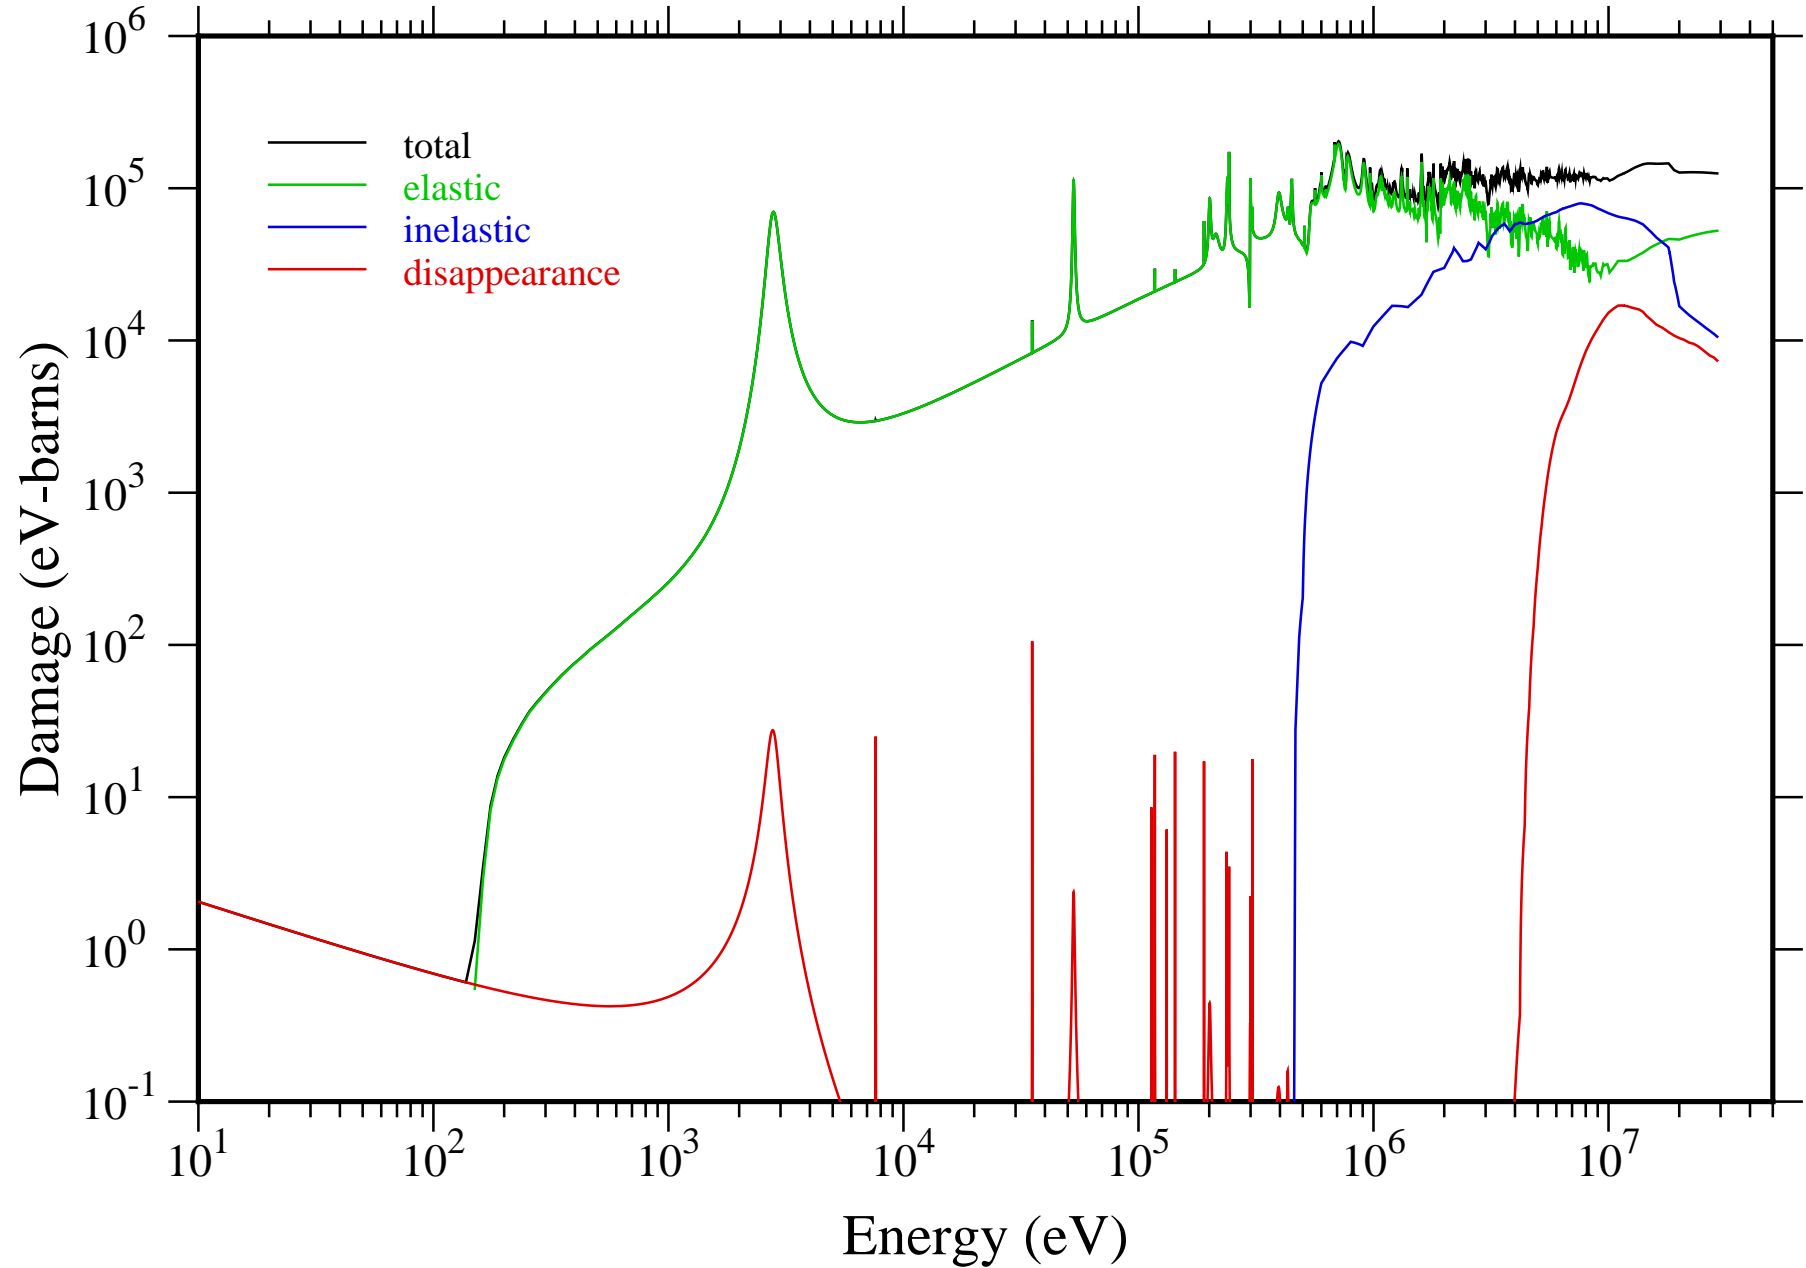

# Defect Production Damage Energy Na - TENDL-2019