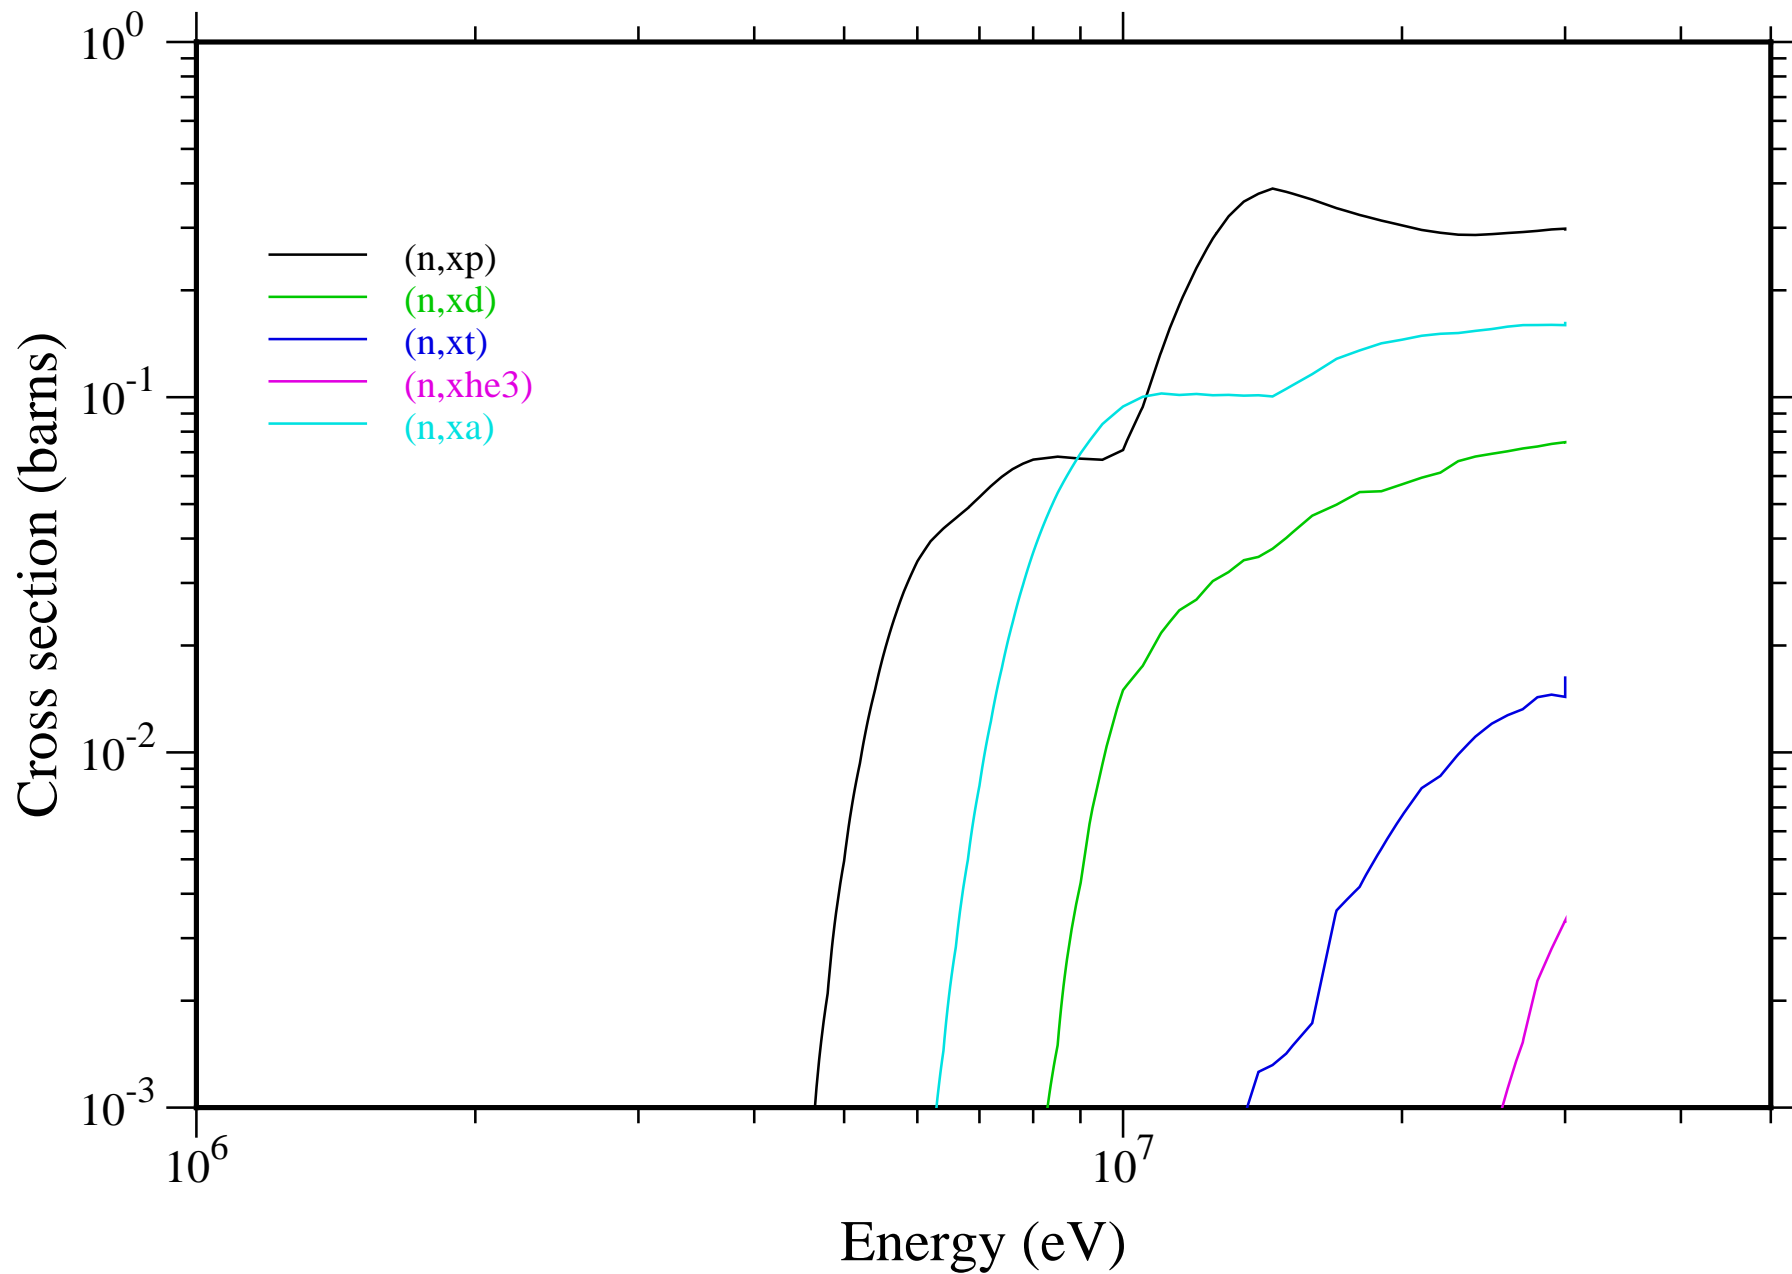

Gaz Production Na - TENDL-2019