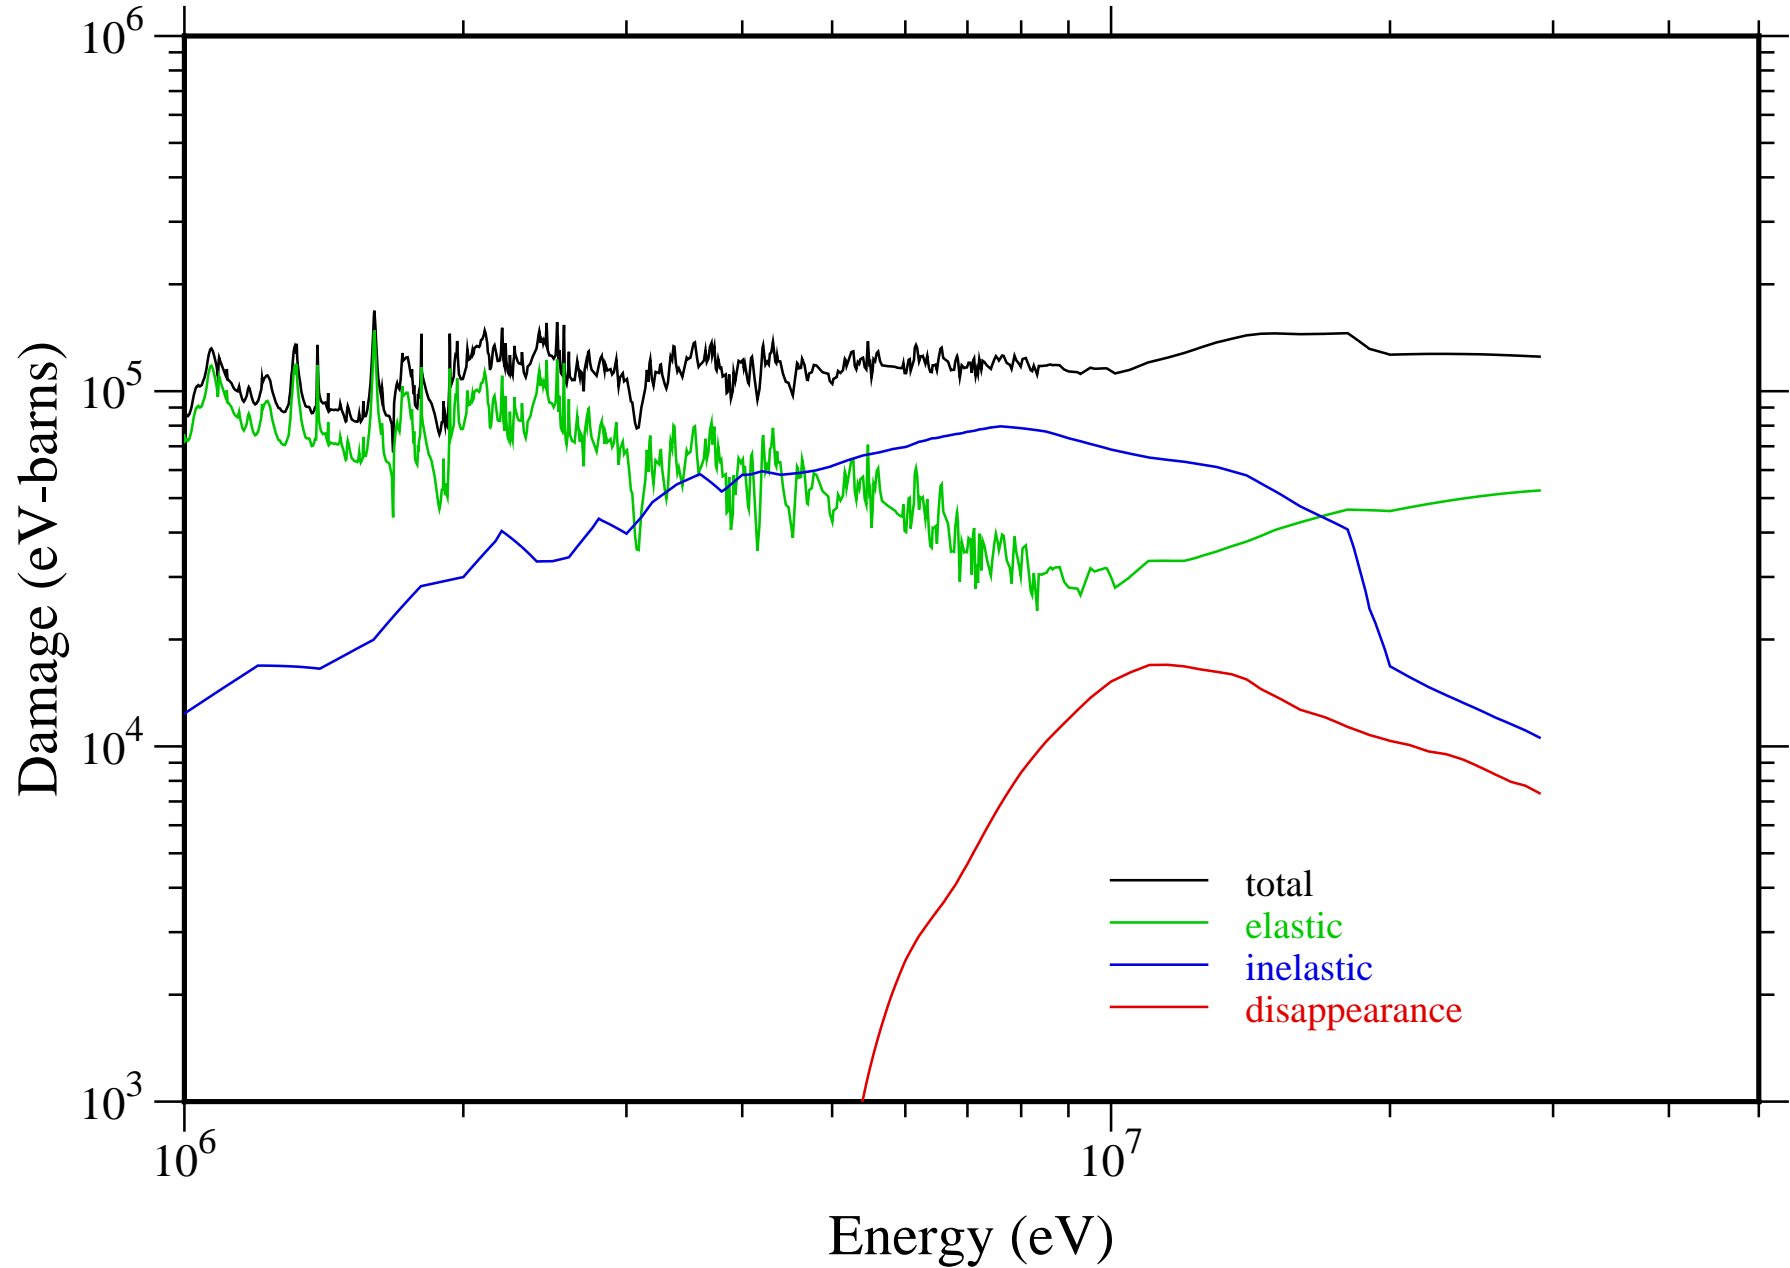

# Defect Production Damage Energy Na - TENDL-2019