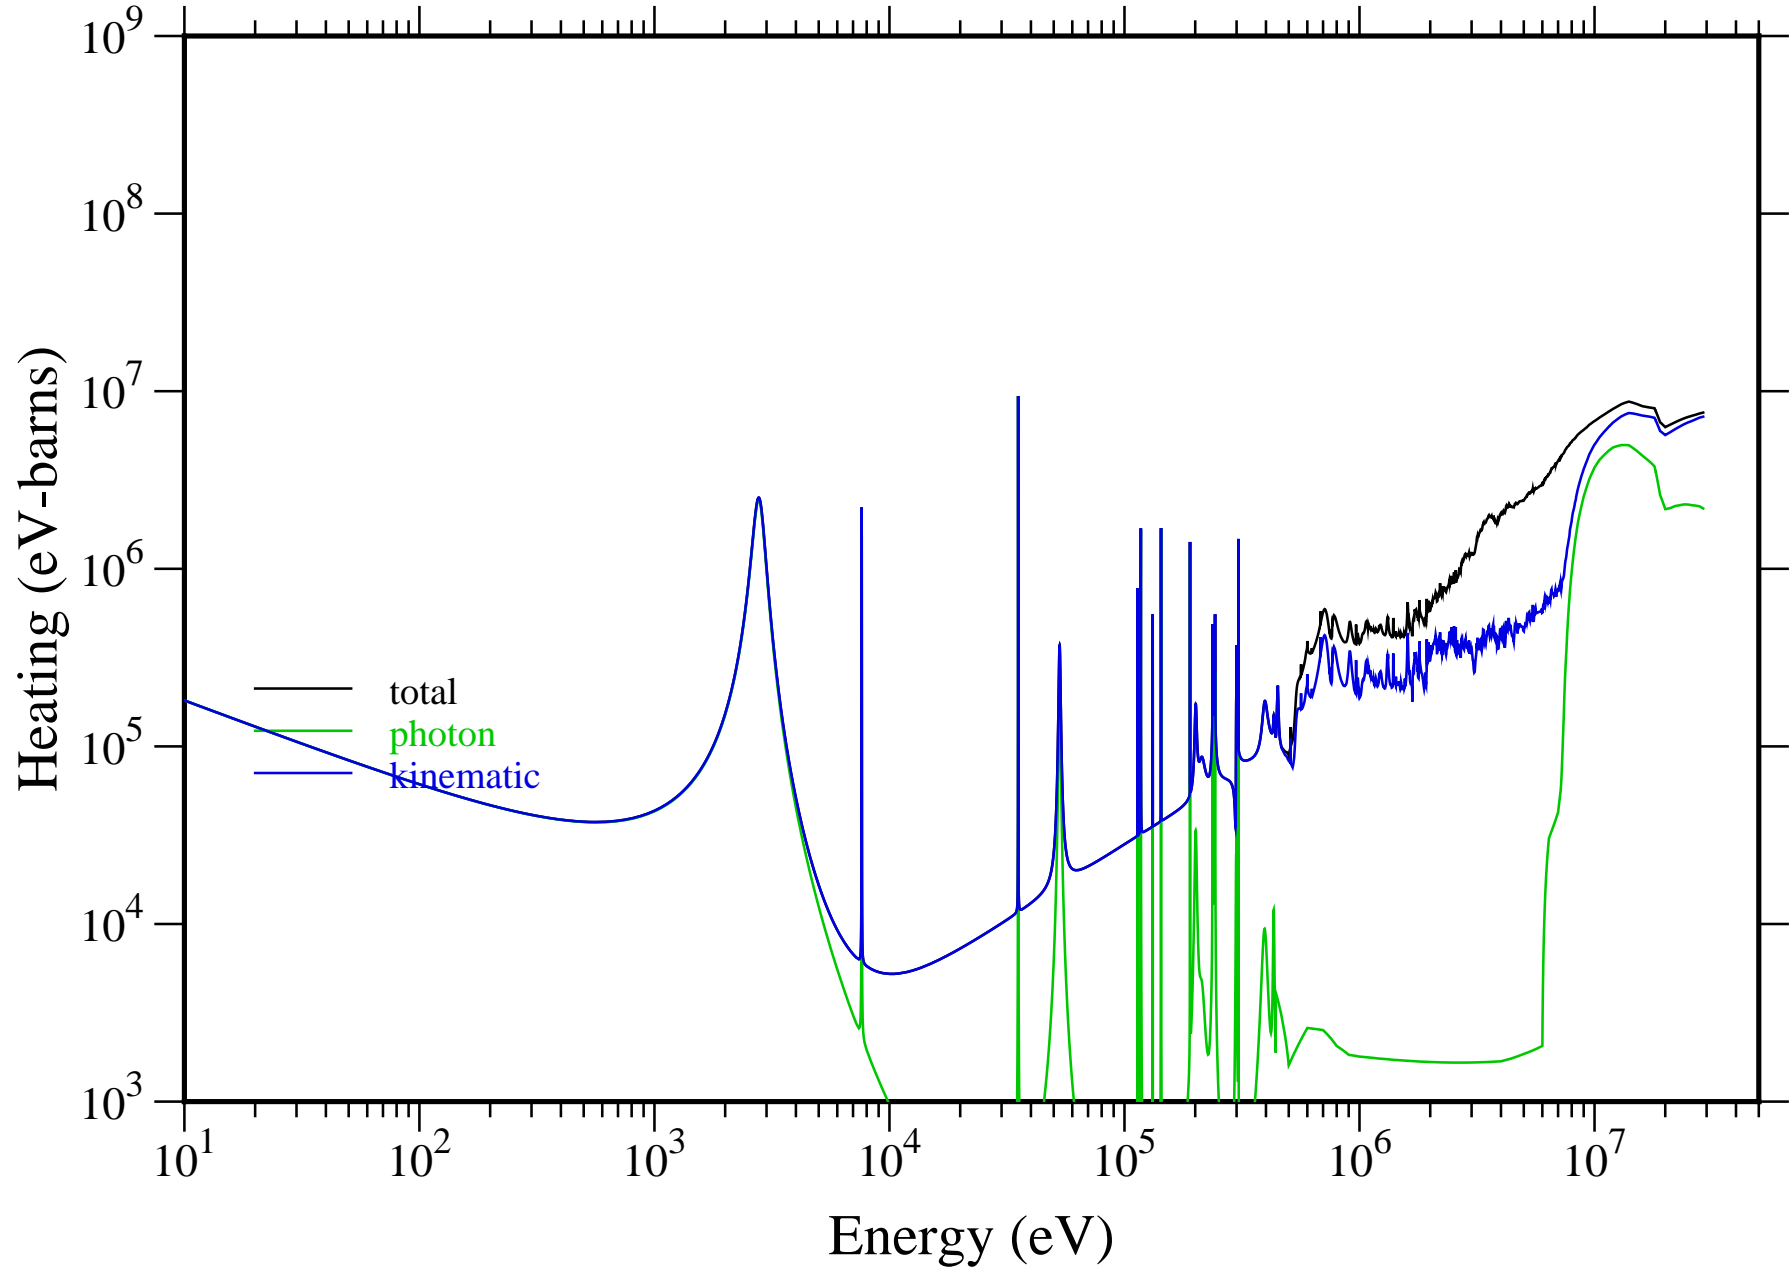

Natural Na Total Cross-section - TENDL-2019

Prompt Kerma Na - TENDL-2019