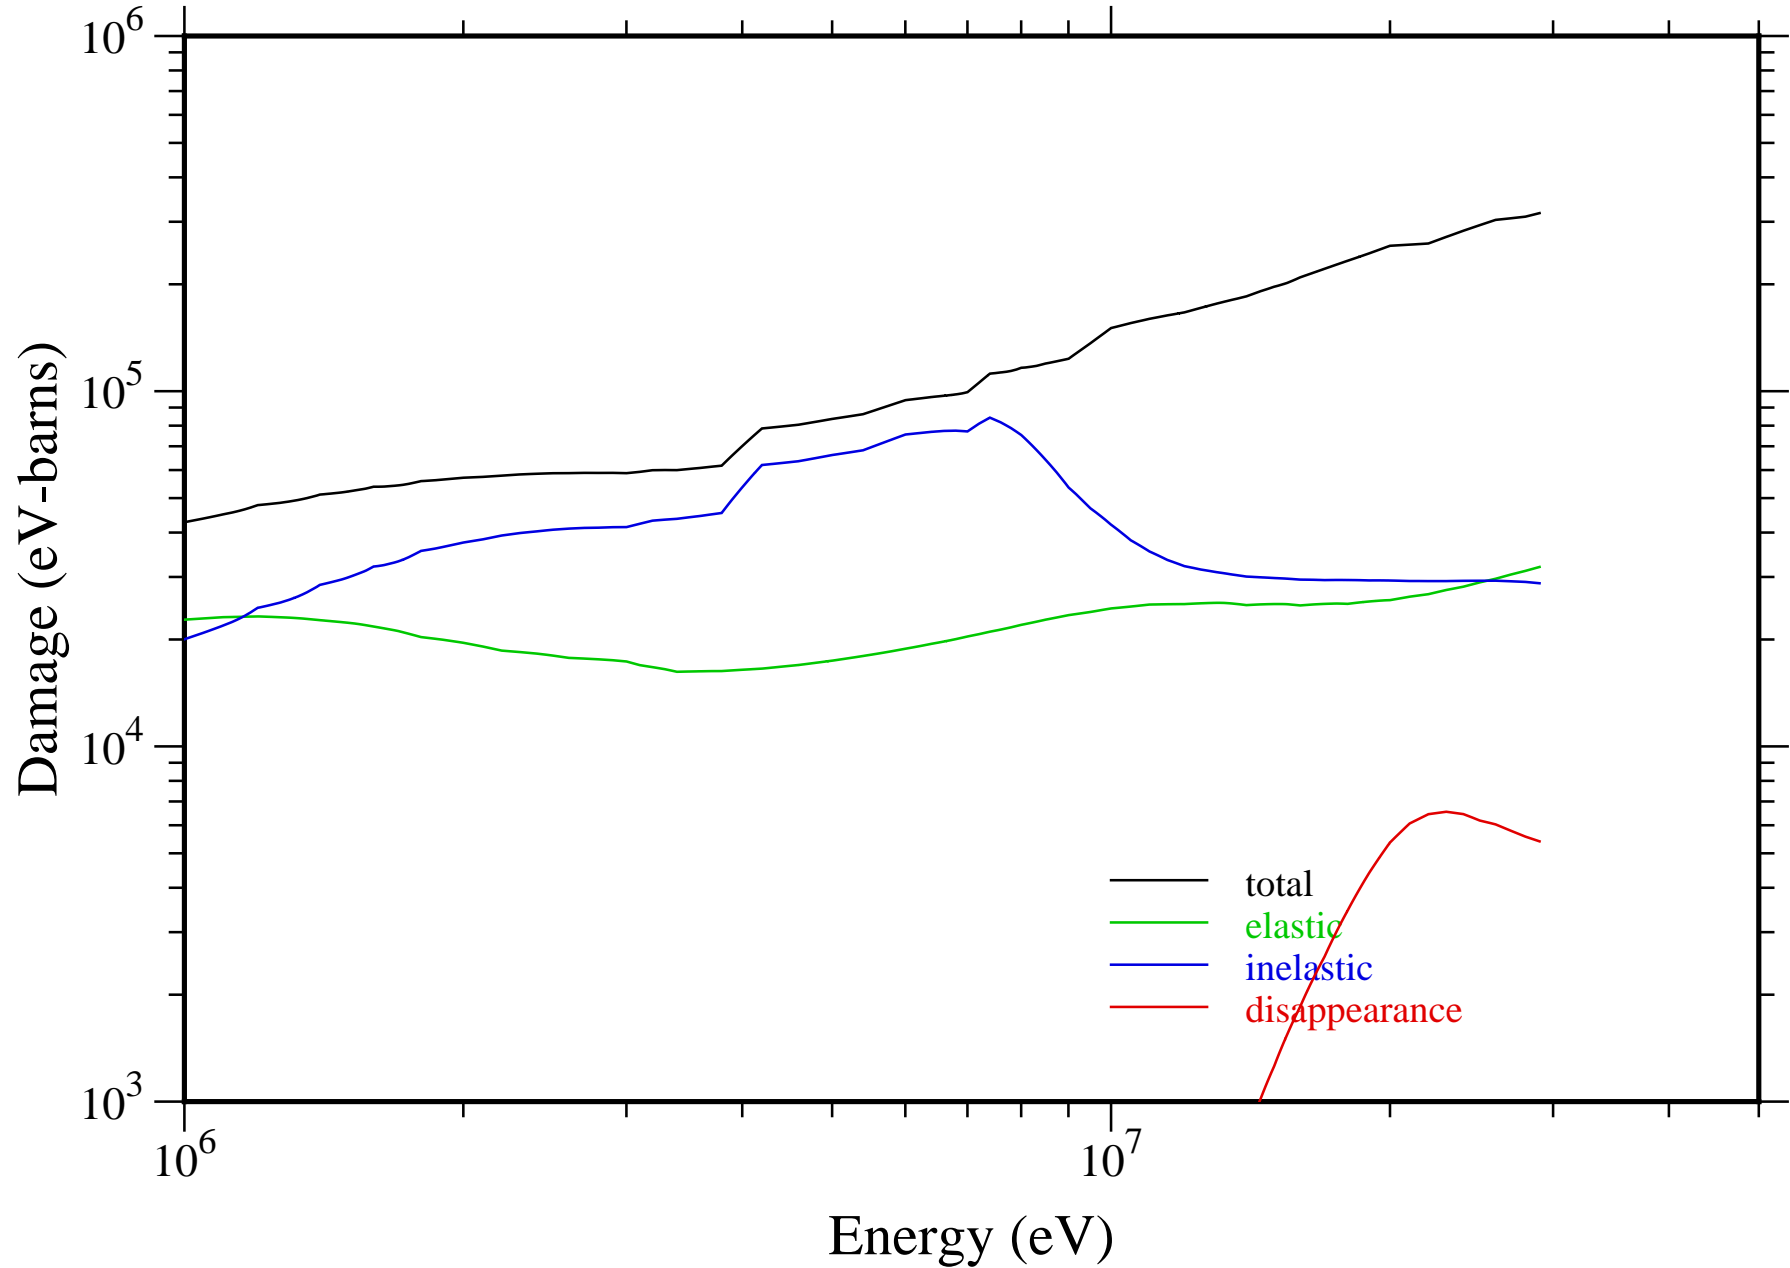

# Defect Production Damage Energy Yb - TENDL-2019