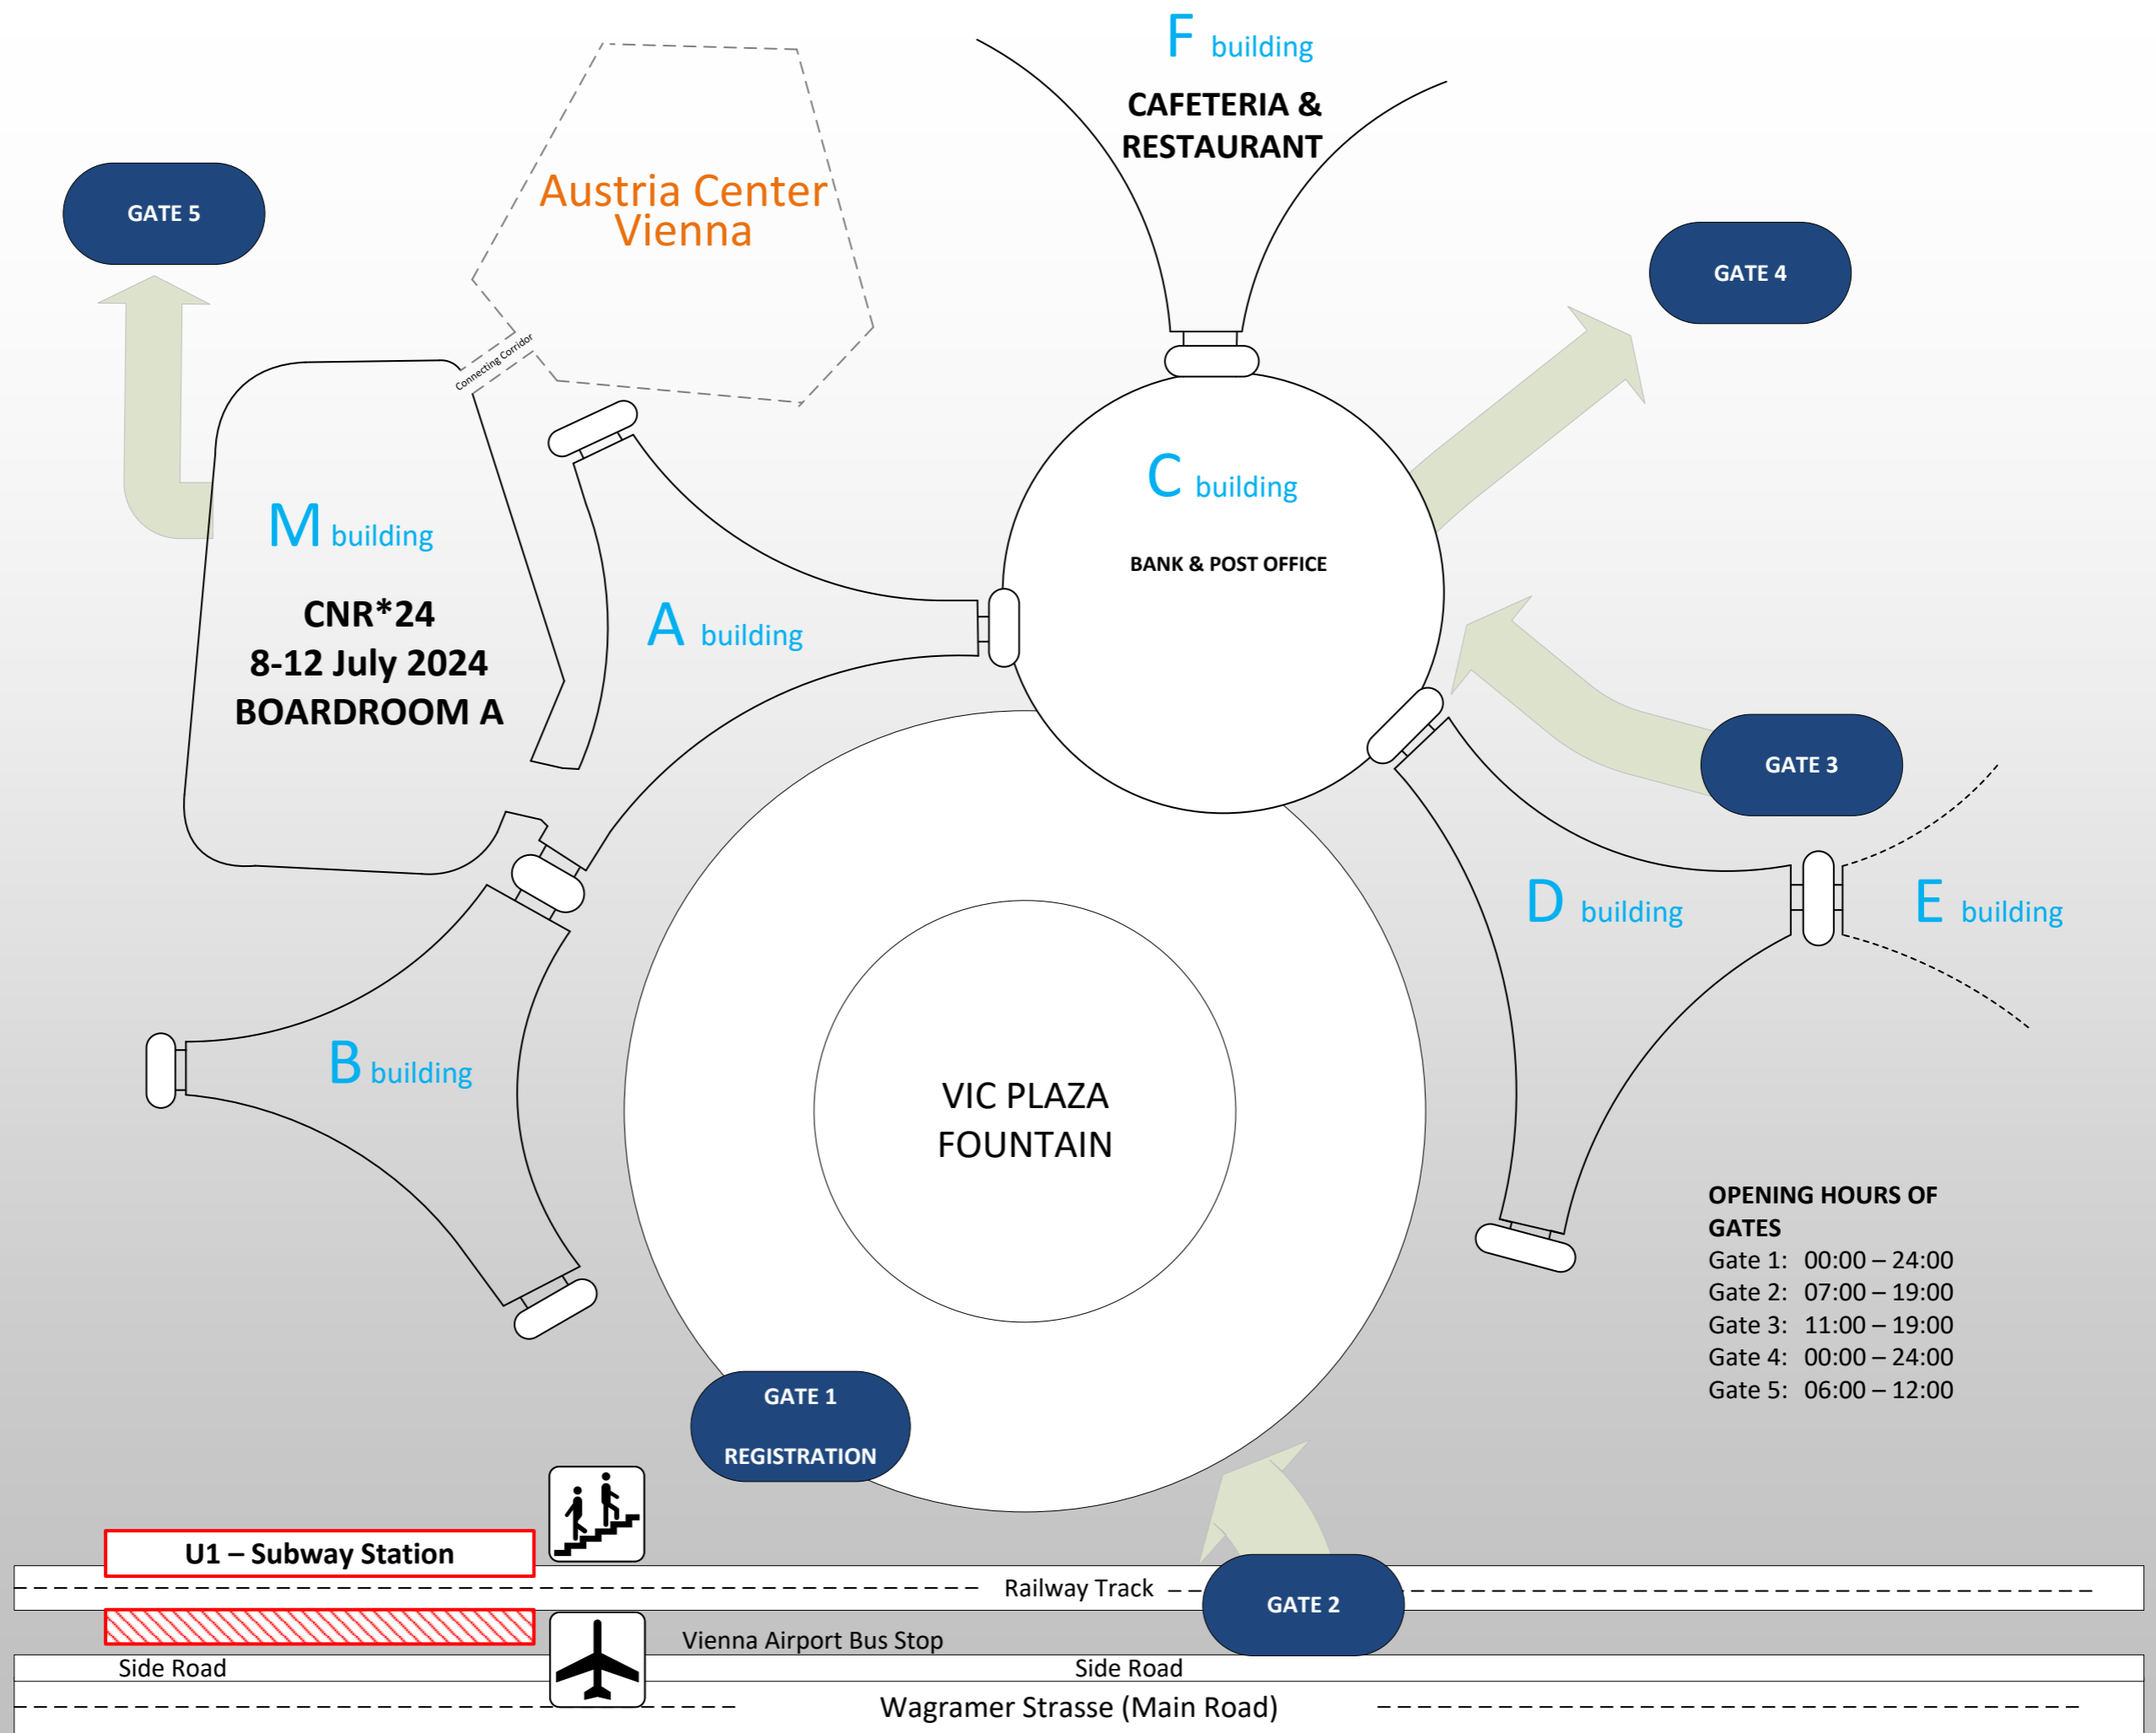

OVERVIEW PLAN

OPENING HOURS OF GATES

Gate 1:	00:00 – 24:00
Gate 2:	07:00 – 19:00
Gate 3:	11:00 – 19:00
Gate 4:	00:00 – 24:00
Gate 5:	06:00 – 12:00